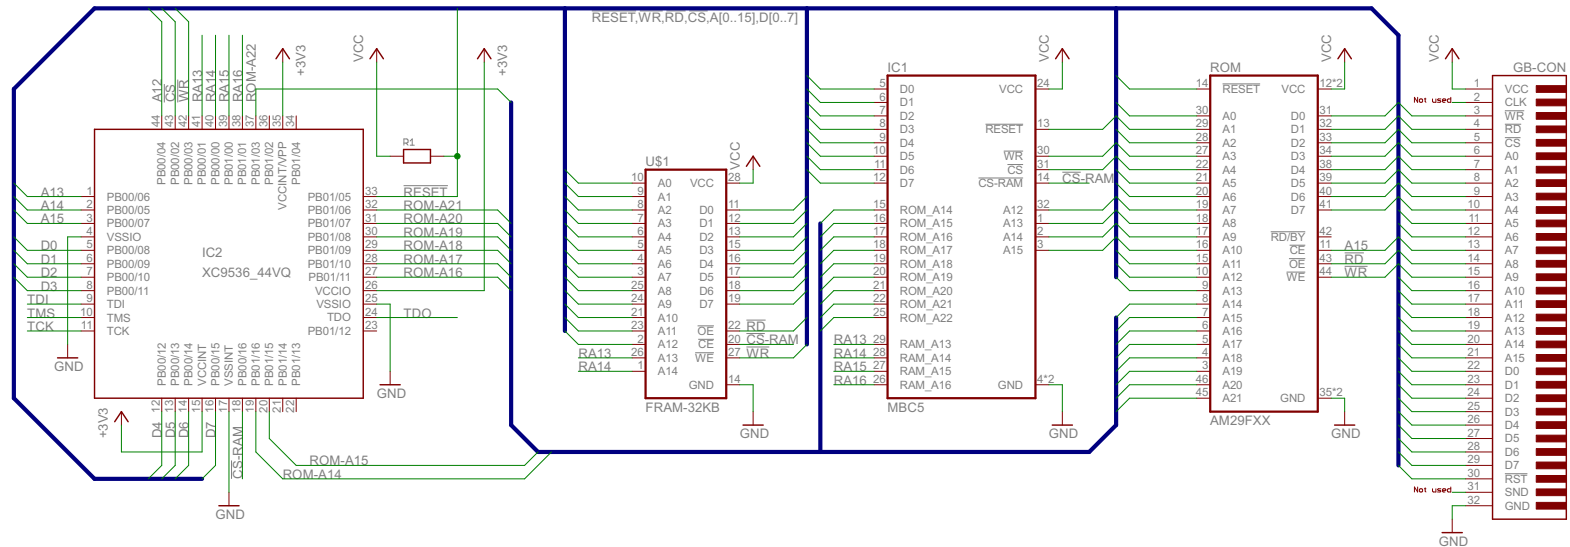

Programmable Flash Cart for Game Boy

CC: Attrib. & Share Alike	Author: J.Rodrigo
	GBflashcart
	23/11/2016 11:17:46
JRodrigo.net/flash-cart	Sheet: 1/1
	Rev.b