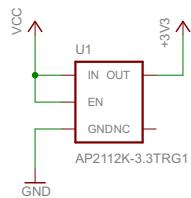

Programmable Flash Cart for Game Boy

CC: Attrib. & Share Alike	Author: J.Rodrigo
	GBflashcart
	23/11/2016 11:17:46
JRodrigo.net/flash-cart	Sheet: 1/1
	Rev.b